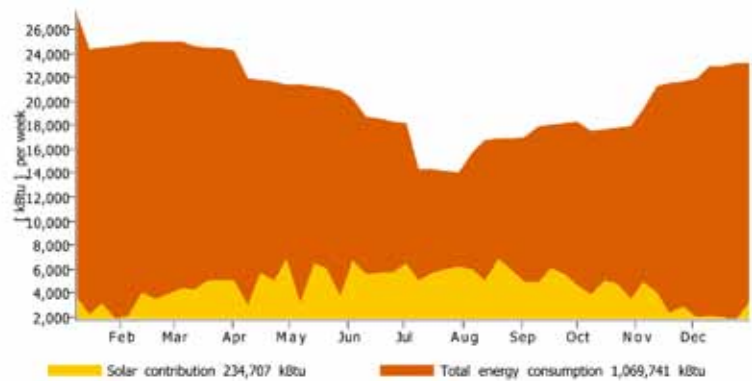

ENERGY PRODUCTION GRAPH